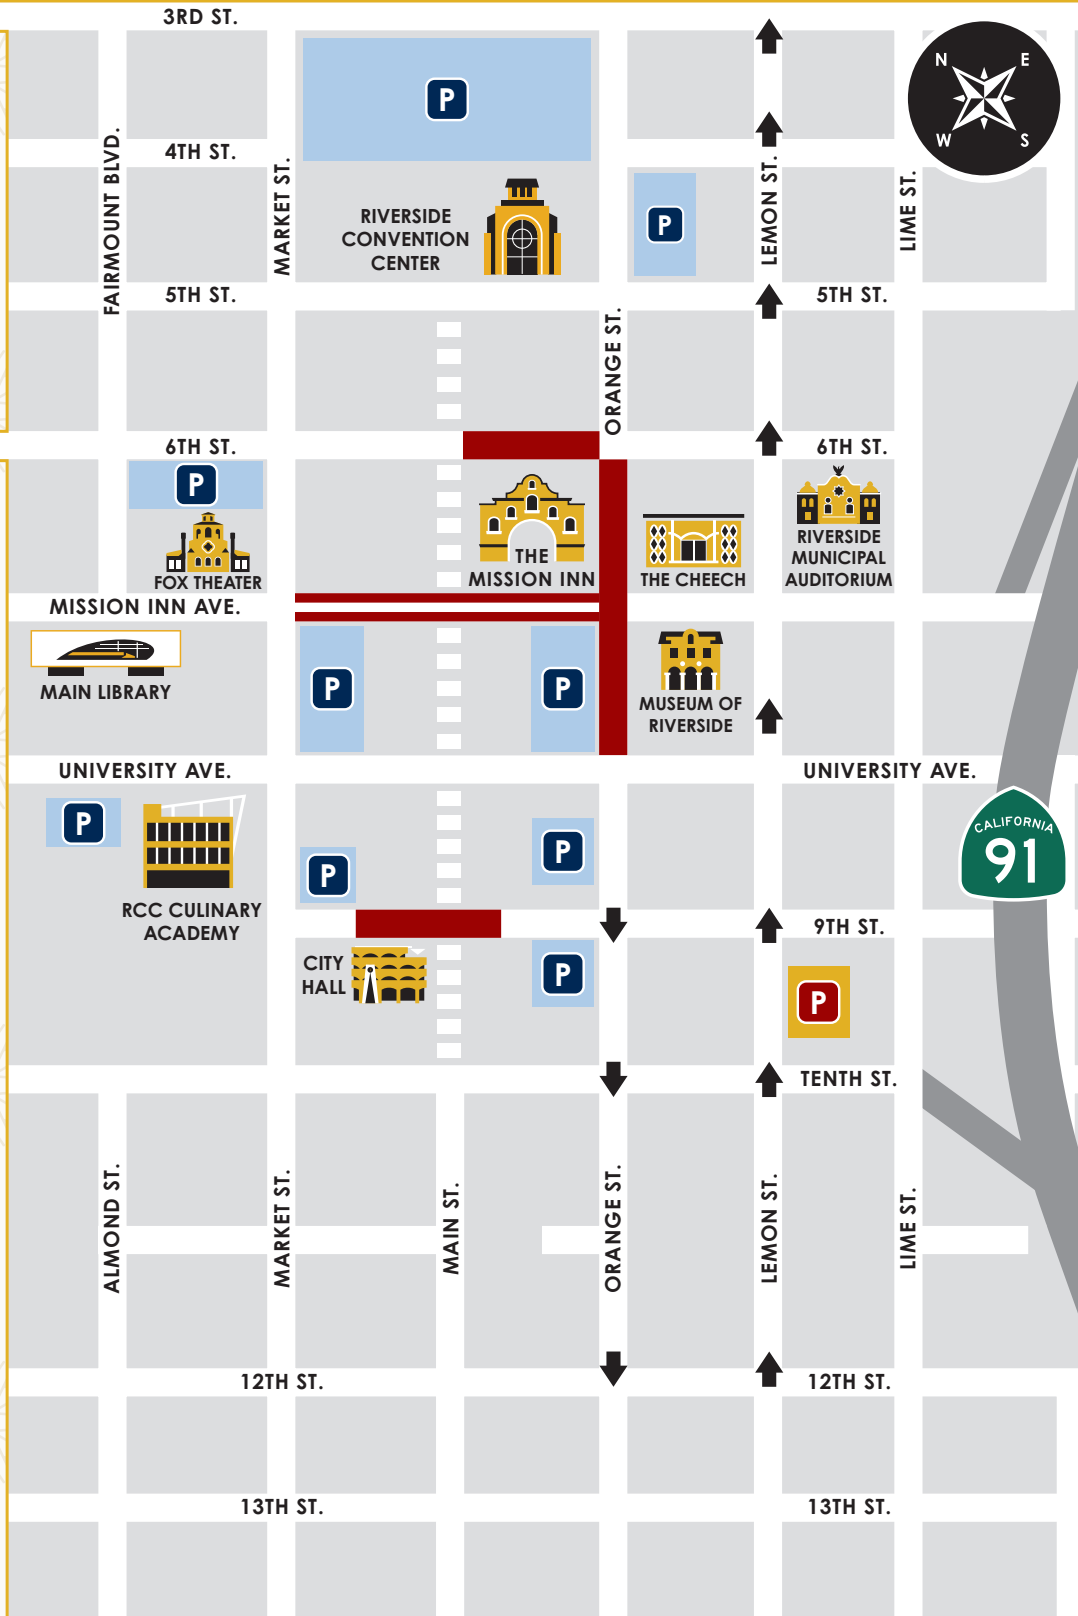

Best Routes to Avoid Traffic

SR 60 East/West
Exit Market St.

SR 91 North/South
Exit 14th St.

Public Parking
\$15 per vehicle at entry
Thursday - Sunday

Advance Reserve Parking
\$10 per vehicle for prepaid parking
Friday - Sunday

Reserve at:
RiversideFestivalofLights.com

-  Road Closure
-  Thursday - Sunday Road Closure
-  One Way Street

Closures will begin on
November 23, 2024

For more parking information:
RiversideCA.gov/Parking